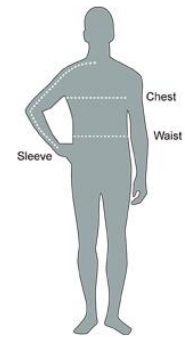

PEBBLE BEACH SIZE CHART

Men's Size Specifications

Men's Body Measurement Regular Height 5'7"-6'1"							
	S	M	L	XL	XXL	3XL	4XL
Neck	14-14.5	15-15.5	16-16.5	17-17.5	18-18.5	19-19.5	20-20.5
Chest	36-38	39-41	42-44	45-47	48-50	52-54	56-58
Waist	30-32	33-35	36-38	39-41	42-44	46-48	50-52
Sleeve Length	32-33	33-34	34-35	35-36	36-37	37-38	38-39

To determine your size in inches, follow the charts above and information below:

Neck:

Measure around the base of the neck.

Chest:

Measure just under arms and across shoulder blades, keeping the tape measure firm and level.

Waist:

Measure under your natural waistline.

Sleeve:

Bend elbow slightly. Measure from center back of neck across shoulder, down outside of arm to the wrist.

Women's Size Specifications

Women's Body Measurement
Regular Height 5'5"-5'9"

	6	8-10	12-14	16-18	20-22	24-26
	S	M	L	XL	XXL	3XL
Bust	34-35.5	36-37.5	39-40.5	42-43.5	46-47.5	50-51.5
Waist	26.5-28	28.5-30	31.5-33	34.5-36	38.5-40	42.5-44
Hip	36-37.5	38-39.5	41-42.5	44-45.5	48-49.5	52-53.5
Sleeve Length	29-29.5	30-30.5	31-31.5	32-32.5	33-33.5	33-33.5