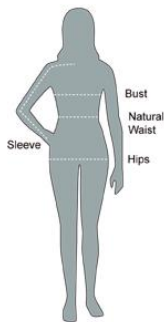

PEBBLE BEACH SIZE CHART

Men's Size Specifications

Men's Body Measurement Regular Height 5'7"-6'1"							
	S	M	L	XL	XXL	3XL	4XL
Neck	14-14.5	15-15.5	16-16.5	17-17.5	18-18.5	19-19.5	20-20.5
Chest	36-38	39-41	42-44	45-47	48-50	52-54	56-58
Waist	30-32	33-35	36-38	39-41	42-44	46-48	50-52
Sleeve Length	32-33	33-34	34-35	35-36	36-37	37-38	38-39

To determine your size in inches, follow the charts above and information below:

Neck:

Measure around the base of the neck.

Chest:

Measure just under arms and across shoulder blades, keeping the tape measure firm and level.

Waist:

Measure under your natural waistline.

Sleeve:

Bend elbow slightly. Measure from center back of neck across shoulder, down outside of arm to the wrist.

Women's Size Specifications

Women's Body Measurement
Regular Height 5'5"-5'9"

	6	8-10	12-14	16-18	20-22	24-26
	S	M	L	XL	XXL	3XL
Bust	34-35.5	36-37.5	39-40.5	42-43.5	46-47.5	50-51.5
Waist	26.5-28	28.5-30	31.5-33	34.5-36	38.5-40	42.5-44
Hip	36-37.5	38-39.5	41-42.5	44-45.5	48-49.5	52-53.5
Sleeve Length	29-29.5	30-30.5	31-31.5	32-32.5	33-33.5	33-33.5